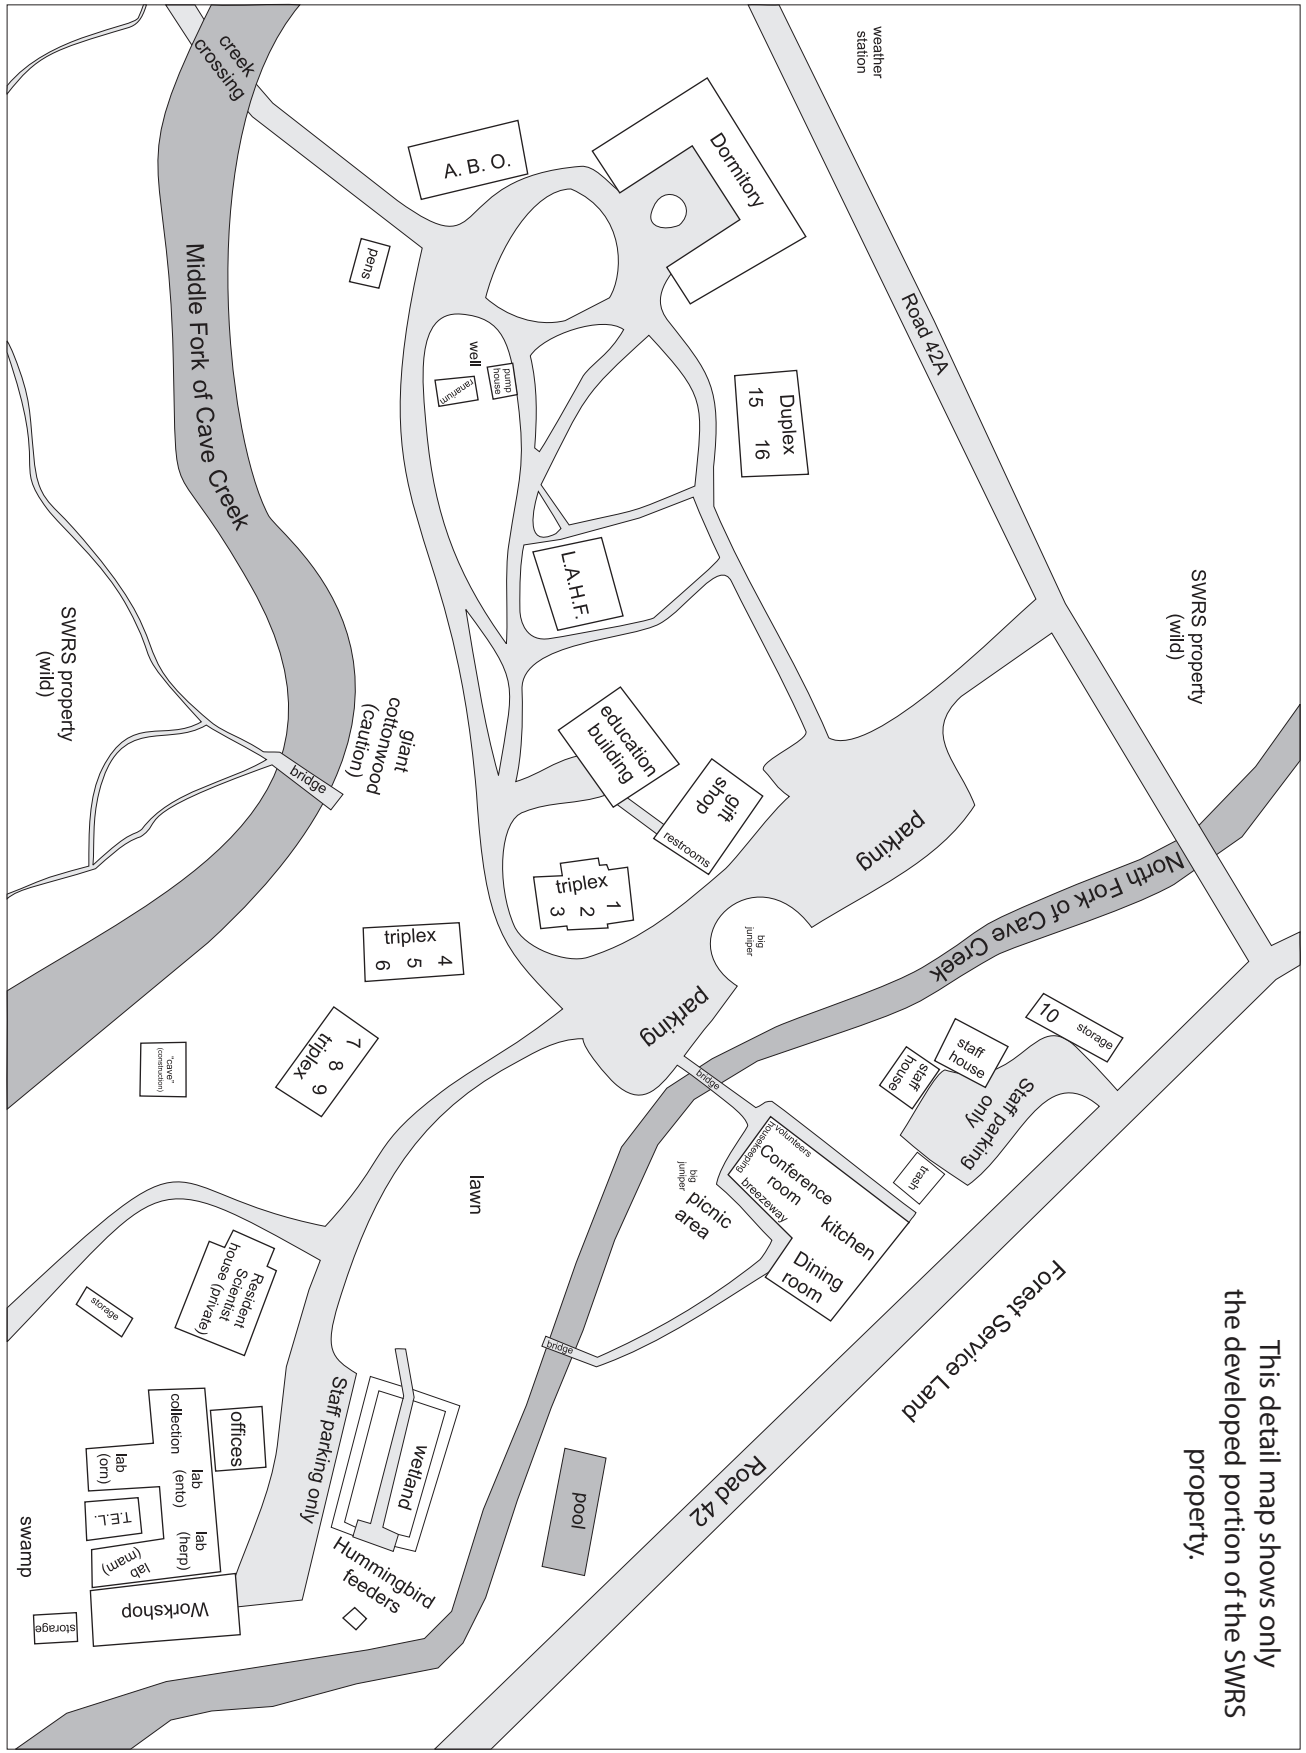

This detail map shows only the developed portion of the SWRS property.

The American Museum of Natural History's
Southwestern Research Station
Portal, Arizona